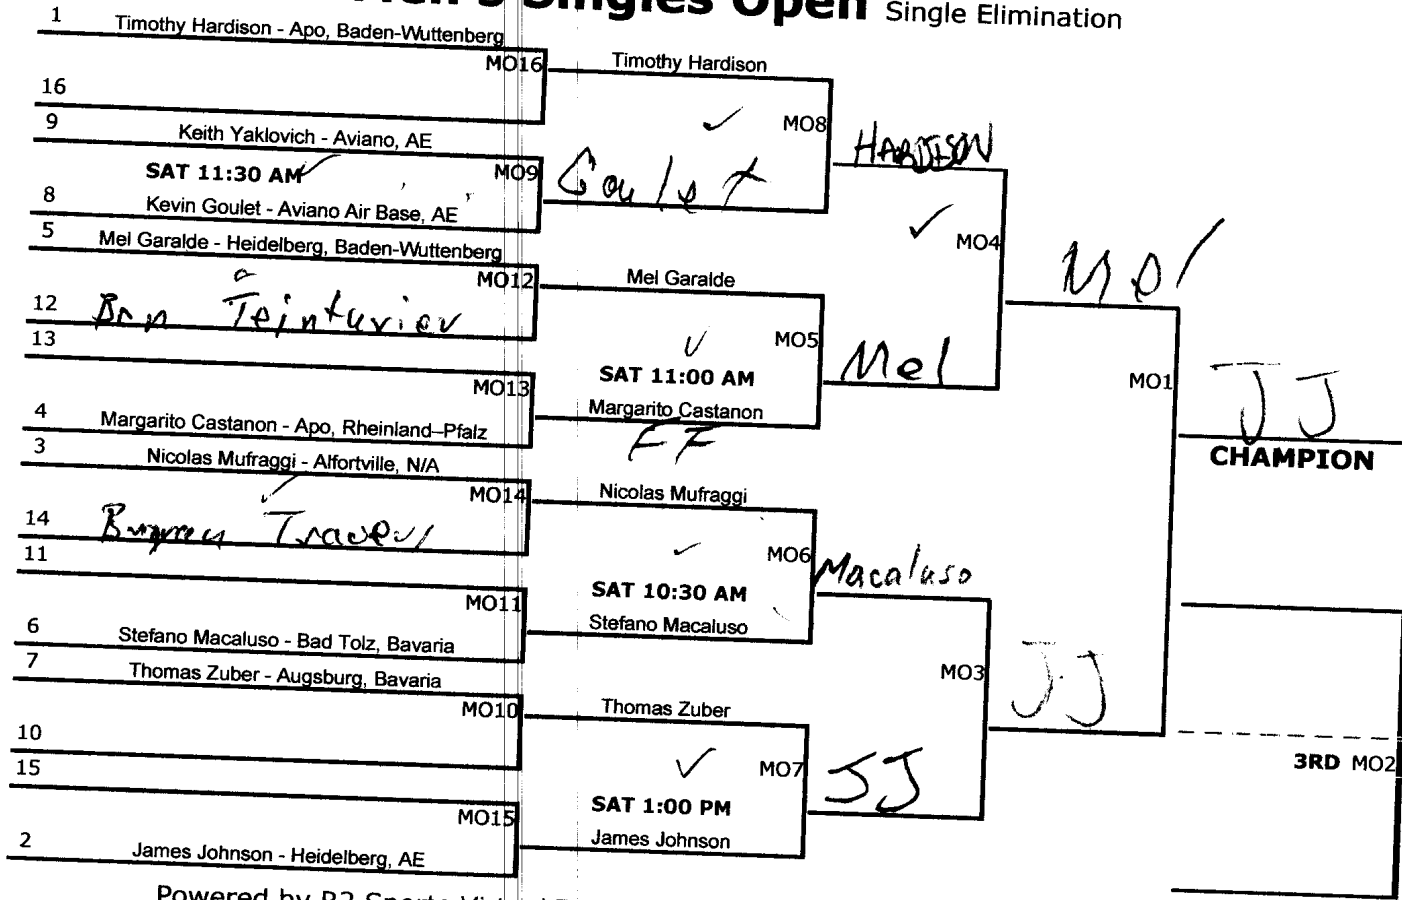

Men's Singles Open Single Elimination

Powered by [R2 Sports Virtual Tournament Bracket Pro](http://www.r2sports.com)

R2 sports.com 

✓ W BIC

Powerll

Wahl 1 für Znd + Jnd

27.2

Corley

Deal

1 /

Powerll Wahl Corley Deal

Powerll	X		Corley	Deal 15-2 15-4
Wahl	Powerll 15-4 15-6	X	Corley	Deal 15-8 15-2
Corley	Powerll 15-9 15-10	Wahl 15-4 15-2	X	
Deal			Corley	X